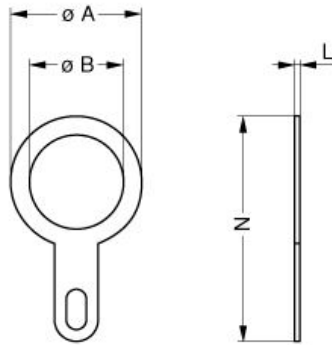

SUMMARY

Wires

Image is for illustrative purpose only

Series	2S
Termination type	No contacts / Accessory
IP rating	0
AWG wire size	0.00 - 0.00
Cable Ø	0.00 - 0.00 mm
Status	active

Download

[Request a quote](#)

[Catalog](#)

TECHNICAL DETAILS

Mechanics

Shell Style/Model	GCA*: Earthing washer
Keying	No keying
Housing Material	Brass (CuSnZn plated) washer
Weight	.71 g

Performance

Configuration
Insulator
Rated Current

Shielding (min): 75 dB (10 MHz)
Shielding (min): 40 dB (1 GHz)
12NC part number: 4022.438.32891

DRAWINGS

No keying

Dimensions

	A	B	L	N
mm.	20	15.2	0.5	32
in.	0,79	0,60	0,02	1,26

RECOMMENDED BY LEMO

Tools

LEMO products and services are provided "as is". LEMO makes no warranties or representations with regard to LEMO product & services or use of them, express, implied or statutory, including for accuracy, completeness, or security. The user is fully responsible for his products and applications using LEMO components.