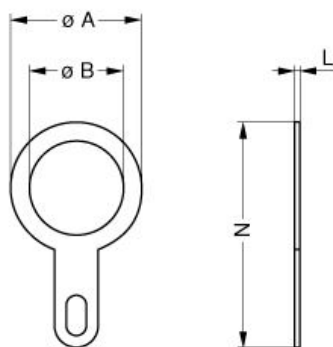

SUMMARY

Wires

Image is for illustrative purpose only

Series	1S
Termination type	No contacts / Accessory
IP rating	0
AWG wire size	0.00 - 0.00
Cable Ø	0.00 - 0.00 mm
Status	active

Download

[Request a quote](#)

[Catalog](#)

TECHNICAL DETAILS

Mechanics

Shell Style/Model	GCA*: Earthing washer
Keying	No keying
Housing Material	Brass (CuSnZn plated) washer
Weight	.59 g

Performance

Configuration
Insulator
Rated Current

Shielding (min): 75 dB (10 MHz)
Shielding (min): 40 dB (1 GHz)
12NC part number: 4022.438.33394

DRAWINGS

No keying

Dimensions

	A	B	L	N
mm.	17	12.2	0.5	27.5
in.	0,67	0,48	0,02	1,08

RECOMMENDED BY LEMO

Tools

LEMO products and services are provided "as is". LEMO makes no warranties or representations with regard to LEMO product & services or use of them, express, implied or statutory, including for accuracy, completeness, or security. The user is fully responsible for his products and applications using LEMO components.