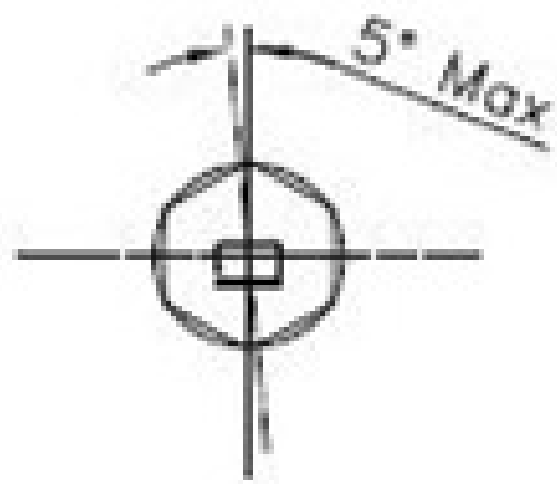

8 7 6 5 4 3 2 1

H  
G  
F  
E  
D  
C  
B  
A

**Notes**

- 1. UFL Bulkhead Straight
  - 2. SMA (F) Bulkhead Straight
  - 3. Heatshrink
- VSWR (Max) : 1.5  
 Cable RG178  
 Freq Range : 45MHz - 6GHz  
 Nominal Impedance: 50ohm  
 RoHS compliant

All Dimensions in mm

**NOT TO SCALE**

DESCRIPTION				
Cable Assy ufl to SMA(F) Bulkhead cable				
Assy 20cm				
FILENAME	DRAWN BY	DATE	REVISED	PAGE
CBA-UFLSMA20-1.VSD	John Fairall		25/06/2015	1 of 1
REVISIONS				
ZONE	REV	DESCRIPTION	DATE	APPROVED
N/A	1	First Issue	1.5.15	
	2			
	3			
	4			
	5			
	6			