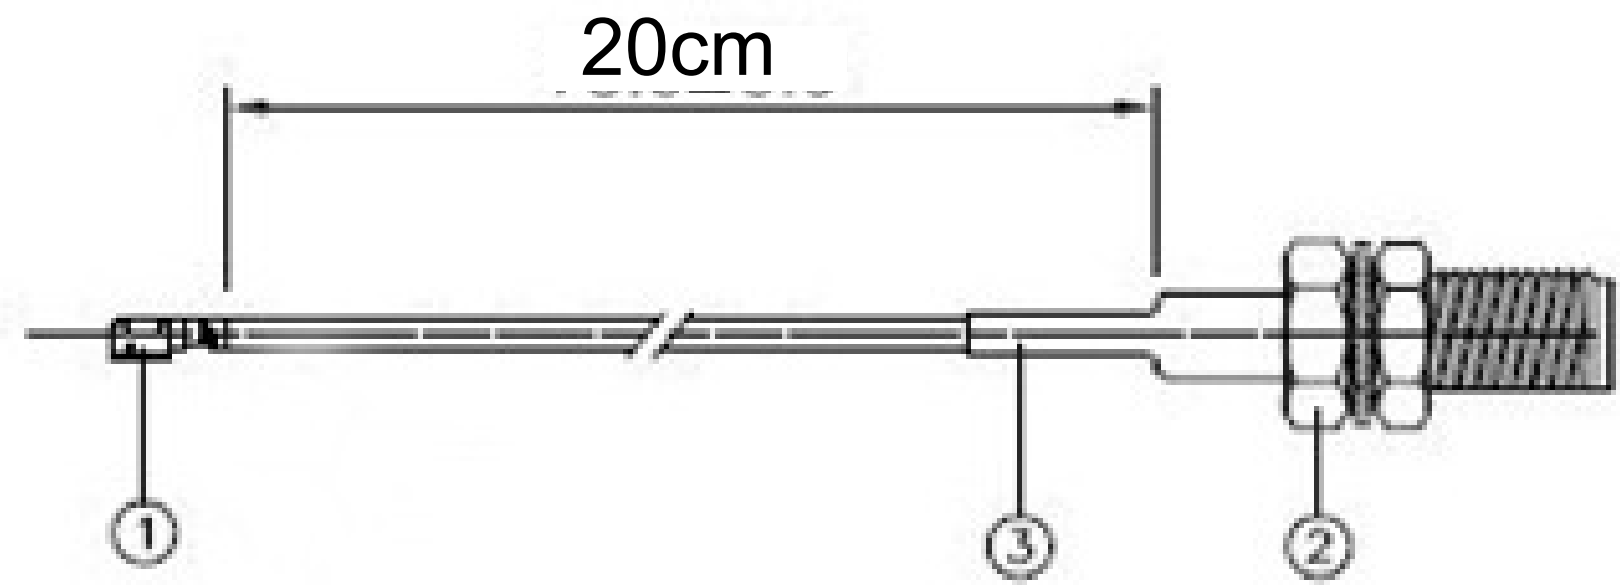

8 7 6 5 4 3 2 1

H  
G  
F  
E  
D  
C  
B  
A

**Notes**

- 1. UFL Bulkhead Straight
  - 2. SMA (F) Bulkhead Straight
  - 3. Heatshrink
- VSWR (Max) : 1.5  
 Cable RG178  
 Freq Range : 45MHz - 6GHz  
 Nominal Impedance: 50ohm  
 RoHS compliant

All Dimensions in mm

**NOT TO SCALE**

DESCRIPTION				
Cable Assy ufl to SMA(F) Bulkhead cable				
Assy 20cm				
FILENAME	DRAWN BY	DATE	REVISED	PAGE
CBA-UFLSMA20-1.VSD	John Fairall		25/06/2015	1 of 1
REVISIONS				
ZONE	REV	DESCRIPTION	DATE	APPROVED
N/A	1	First Issue	1.5.15	
	2			
	3			
	4			
	5			
	6			