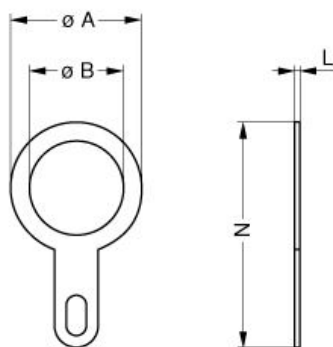

SUMMARY

Wires

Image is for illustrative purpose only

Series	0S
Termination type	No contacts / Accessory
IP rating	0
AWG wire size	0.00 - 0.00
Cable Ø	0.00 - 0.00 mm
Status	active

Download

[Request a quote](#)

[Catalog](#)

TECHNICAL DETAILS

Mechanics

Shell Style/Model	GCA*: Earthing washer
Keying	No keying
Housing Material	Brass (CuSnZn plated) washer
Weight	.31 g

Performance

Configuration
Insulator
Rated Current

Shielding (min): 75 dB (10 MHz)
Shielding (min): 40 dB (1 GHz)
12NC part number: 4022.438.33393

DRAWINGS

No keying

Dimensions

	A	B	L	N
mm.	13	9.1	0.4	22
in.	0,51	0,36	0,02	0,87

RECOMMENDED BY LEMO

Tools

LEMO products and services are provided "as is". LEMO makes no warranties or representations with regard to LEMO product & services or use of them, express, implied or statutory, including for accuracy, completeness, or security. The user is fully responsible for his products and applications using LEMO components.